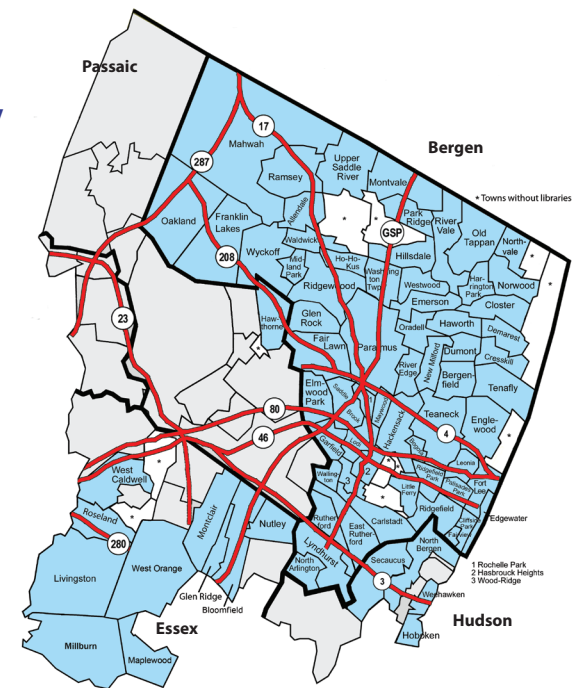

Northvale Public Library
www.northvalelibrary.org • 201-768-4784

Norwood Public Library
www.nplnj.org • 201-768-9555

Nutley Public Library
www.nutleypubliclibrary.org • 973-667-0405

Oakland Public Library
www.oaklandnjlibrary.org • 201-337-3742

Old Tappan Public Library
oldtappan.bccls.org • 201-664-3499

Oradell Public Library
oradell.bccls.org • 201-262-2613

Palisades Park Public Library
palisadespark.bccls.org • 201-585-4150

Paramus Public Library
paramus.bccls.org • 201-599-1302

Paramus' Charles E. Reid Branch Library
paramus.bccls.org • 201-444-4911

Park Ridge Public Library
parkridge.bccls.org • 201-391-5151

Ramsey Free Public Library
www.ramseylibrary.org • 201-327-1445

Ridgefield Public Library
ridgefield.bccls.org • 201-941-0192

Ridgefield Park Public Library
www.ridgefieldparkpubliclibrary.org • 201-641-0689

Ridgewood Public Library
www.ridgewoodlibrary.org • 201-670-5600

River Edge Public Library
riveredge.bccls.org • 201-261-1663

River Vale Public Library
www.rivervalelibrary.org • 201-391-2323

Rochelle Park Public Library
www.rplibrary.org • 201-587-7730 x8

Roseland Public Library
www.rfplnj.org • 973-226-8636

Rutherford Public Library
www.rutherfordlibrary.org • 201-939-8600

Saddle Brook Public Library
saddlebrook.bccls.org • 201-843-3287

Secaucus Public Library
www.secaucuslibrary.org • 201-330-2084

Teaneck Public Library
www.teaneck.org • 201-837-4171

Tenafly Public Library
tenafly.bccls.org • 201-568-8680

Upper Saddle River Public Library
www.uppersaddleriverlibrary.org • 201-327-2583

Waldwick Public Library
waldwick.bccls.org • 201-652-5104

Wallington's John F. Kennedy Memorial Library
wallington.bccls.org • 973-471-1692

Washington Township Public Library
www.twpofwashingtonpl.org • 201-664-4586

Weehawken Public Library
www.weehawken-nj.us/library.html • 201-863-7823

West Caldwell Public Library
westcaldwell.bccls.org • 973-226-5441

West Orange Public Library
www.wopl.org • 973-736-0198

Westwood Public Library
www.westwoodpubliclibrary.org • 201-664-0583

Wood-Ridge Memorial Library
www.woodridgememoriallibrary.org • 201-438-2455

Wyckoff Public Library
wyckofflibrary.org • 201-891-4866