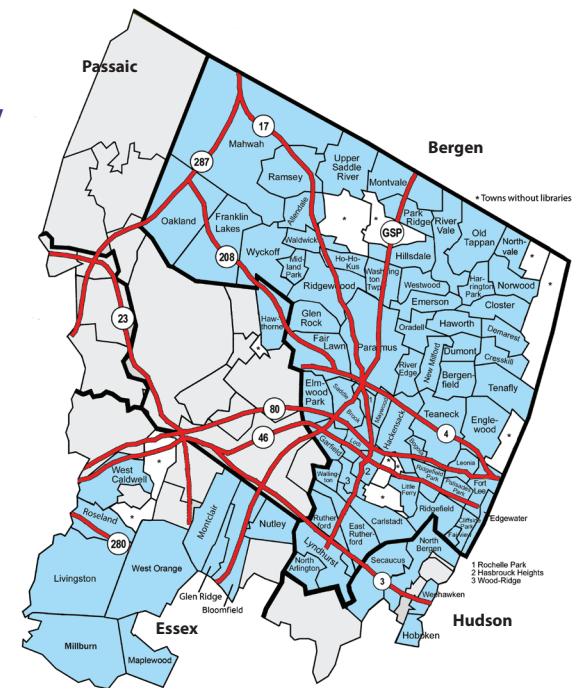

Northvale Public Library
www.northvalelibrary.org • 201-768-4784

Norwood Public Library
www.nplnj.org • 201-768-9555

Nutley Public Library
www.nutleypubliclibrary.org • 973-667-0405

Oakland Public Library
www.oaklandnjlibrary.org • 201-337-3742

Old Tappan Public Library
oldtappan.bccls.org • 201-664-3499

Oradell Public Library
oradell.bccls.org • 201-262-2613

Palisades Park Public Library
palisadespark.bccls.org • 201-585-4150

Paramus Public Library
paramus.bccls.org • 201-599-1302

Paramus' Charles E. Reid Branch Library
paramus.bccls.org • 201-444-4911

Park Ridge Public Library
parkridge.bccls.org • 201-391-5151

Ramsey Free Public Library
www.ramseylibrary.org • 201-327-1445

Ridgefield Public Library
ridgefield.bccls.org • 201-941-0192

Ridgefield Park Public Library
www.ridgefieldparkpubliclibrary.org • 201-641-0689

Ridgewood Public Library
www.ridgewoodlibrary.org • 201-670-5600

River Edge Public Library
riveredge.bccls.org • 201-261-1663

River Vale Public Library
www.rivervalelibrary.org • 201-391-2323

Rochelle Park Public Library
www.rplibrary.org • 201-587-7730 x8

Roseland Public Library
www.rfplnj.org • 973-226-8636

Rutherford Public Library
www.rutherfordlibrary.org • 201-939-8600

Saddle Brook Public Library
saddlebrook.bccls.org • 201-843-3287

Secaucus Public Library
www.secaucuslibrary.org • 201-330-2084

Teaneck Public Library
www.teaneck.org • 201-837-4171

Tenafly Public Library
tenafly.bccls.org • 201-568-8680

Upper Saddle River Public Library
www.upsaddleriverlibrary.org • 201-327-2583

Waldwick Public Library
waldwick.bccls.org • 201-652-5104

Wallington's John F. Kennedy Memorial Library
wallington.bccls.org • 973-471-1692

Washington Township Public Library
www.twpofwashingtonpl.org • 201-664-4586

Weehawken Public Library
www.weehawken-nj.us/library.html • 201-863-7823

West Caldwell Public Library
westcaldwell.bccls.org • 973-226-5441

West Orange Public Library
www.wopl.org • 973-736-0198

Westwood Public Library
www.westwoodpubliclibrary.org • 201-664-0583

Wood-Ridge Memorial Library
www.woodridgememoriallibrary.org • 201-438-2455

Wyckoff Public Library
wyckofflibrary.org • 201-891-4866