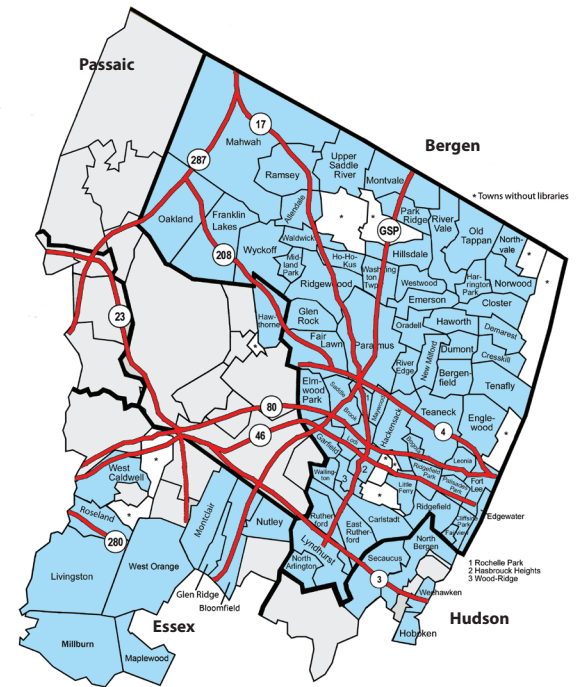

Northvale Public Library
www.northvalelibrary.org • 201-768-4784

Norwood Public Library
www.nplnj.org • 201-768-9555

Nutley Public Library
www.nutleypubliclibrary.org • 973-667-0405

Oakland Public Library
www.oaklandnjlibrary.org • 201-337-3742

Old Tappan Public Library
oldtappan.bccls.org • 201-664-3499

Oradell Public Library
oradell.bccls.org • 201-262-2613

Palisades Park Public Library
palisadespark.bccls.org • 201-585-4150

Paramus Public Library
paramus.bccls.org • 201-599-1302

Paramus' Charles E. Reid Branch Library
paramus.bccls.org • 201-444-4911

Park Ridge Public Library
parkridge.bccls.org • 201-391-5151

Ramsey Free Public Library
www.ramseylibrary.org • 201-327-1445

Ridgefield Public Library
ridgefield.bccls.org • 201-941-0192

Ridgefield Park Public Library
www.ridgefieldparkpubliclibrary.org • 201-641-0689

Ridgewood Public Library
www.ridgewoodlibrary.org • 201-670-5600

River Edge Public Library
riveredge.bccls.org • 201-261-1663

River Vale Public Library
www.rivervalelibrary.org • 201-391-2323

Rochelle Park Public Library
www.rplibrary.org • 201-587-7730 x8

Roseland Public Library
www.rfplnj.org • 973-226-8636

Rutherford Public Library
www.rutherfordlibrary.org • 201-939-8600

Saddle Brook Public Library
saddlebrook.bccls.org • 201-843-3287

Secaucus Public Library
www.secaucuslibrary.org • 201-330-2084

Teaneck Public Library
www.teaneck.org • 201-837-4171

Tenafly Public Library
tenafly.bccls.org • 201-568-8680

Upper Saddle River Public Library
www.upsaddleriverlibrary.org • 201-327-2583

Waldwick Public Library
waldwick.bccls.org • 201-652-5104

Wallington's John F. Kennedy Memorial Library
wallington.bccls.org • 973-471-1692

Washington Township Public Library
www.twpofwashingtonpl.org • 201-664-4586

Weehawken Public Library
www.weehawken-nj.us/library.html • 201-863-7823

West Caldwell Public Library
westcaldwell.bccls.org • 973-226-5441

West Orange Public Library
www.wopl.org • 973-736-0198

Westwood Public Library
www.westwoodpubliclibrary.org • 201-664-0583

Wood-Ridge Memorial Library
www.woodridgememoriallibrary.org • 201-438-2455

Wyckoff Public Library
wyckofflibrary.org • 201-891-4866