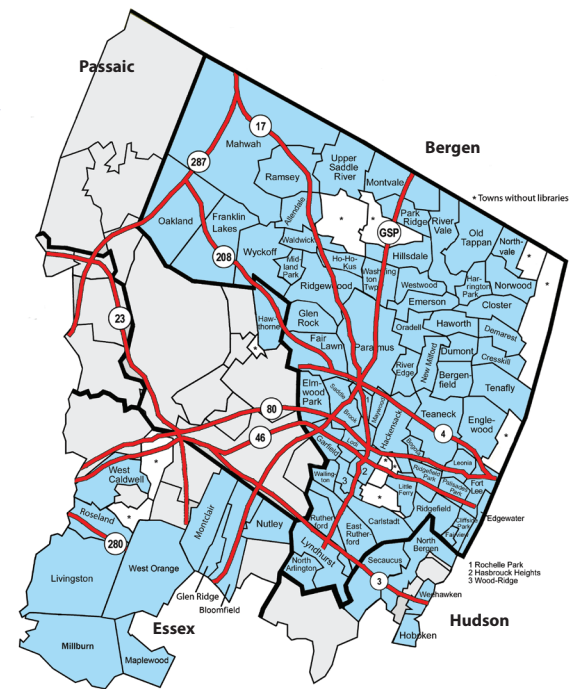

Northvale Public Library
www.northvalelibrary.org • 201-768-4784

Norwood Public Library
www.nplnj.org • 201-768-9555

Nutley Public Library
www.nutleypubliclibrary.org • 973-667-0405

Oakland Public Library
www.oaklandnjlibrary.org • 201-337-3742

Old Tappan Public Library
oldtappan.bccls.org • 201-664-3499

Oradell Public Library
oradell.bccls.org • 201-262-2613

Palisades Park Public Library
palisadespark.bccls.org • 201-585-4150

Paramus Public Library
paramus.bccls.org • 201-599-1302

Paramus' Charles E. Reid Branch Library
paramus.bccls.org • 201-444-4911

Park Ridge Public Library
parkridge.bccls.org • 201-391-5151

Ramsey Free Public Library
www.ramseylibrary.org • 201-327-1445

Ridgefield Public Library
ridgefield.bccls.org • 201-941-0192

Ridgefield Park Public Library
www.ridgefieldparkpubliclibrary.org • 201-641-0689

Ridgewood Public Library
www.ridgewoodlibrary.org • 201-670-5600

River Edge Public Library
riveredge.bccls.org • 201-261-1663

River Vale Public Library
www.rivervalelibrary.org • 201-391-2323

Rochelle Park Public Library
www.rplibrary.org • 201-587-7730 x8

Roseland Public Library
www.rfplnj.org • 973-226-8636

Rutherford Public Library
www.rutherfordlibrary.org • 201-939-8600

Saddle Brook Public Library
saddlebrook.bccls.org • 201-843-3287

Secaucus Public Library
www.secaucuslibrary.org • 201-330-2084

Teaneck Public Library
www.teaneck.org • 201-837-4171

Tenafly Public Library
tenafly.bccls.org • 201-568-8680

Upper Saddle River Public Library
www.upsaddleriverlibrary.org • 201-327-2583

Waldwick Public Library
waldwick.bccls.org • 201-652-5104

Wallington's John F. Kennedy Memorial Library
wallington.bccls.org • 973-471-1692

Washington Township Public Library
www.twpofwashingtonpl.org • 201-664-4586

Weehawken Public Library
www.weehawken-nj.us/library.html • 201-863-7823

West Caldwell Public Library
westcaldwell.bccls.org • 973-226-5441

West Orange Public Library
www.wopl.org • 973-736-0198

Westwood Public Library
www.westwoodpubliclibrary.org • 201-664-0583

Wood-Ridge Memorial Library
www.woodridgememoriallibrary.org • 201-438-2455

Wyckoff Public Library
wyckofflibrary.org • 201-891-4866