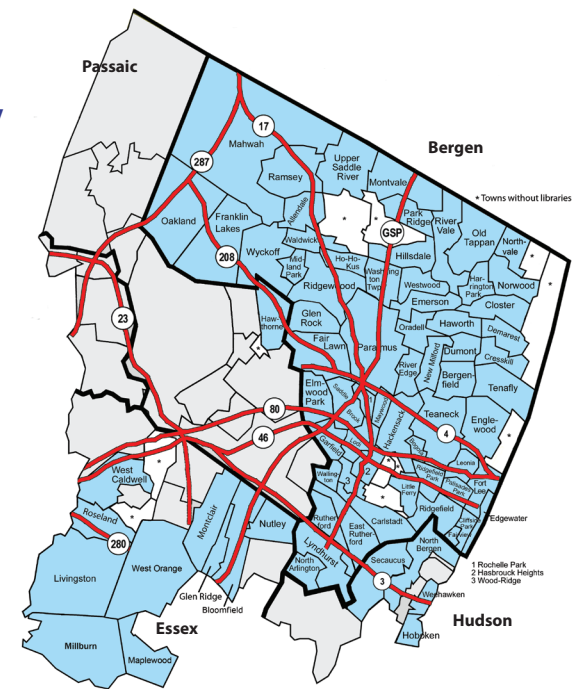

Northvale Public Library
www.northvalelibrary.org • 201-768-4784

Norwood Public Library
www.nplnj.org • 201-768-9555

Nutley Public Library
www.nutleypubliclibrary.org • 973-667-0405

Oakland Public Library
www.oaklandnjlibrary.org • 201-337-3742

Old Tappan Public Library
oldtappan.bccls.org • 201-664-3499

Oradell Public Library
oradell.bccls.org • 201-262-2613

Palisades Park Public Library
palisadespark.bccls.org • 201-585-4150

Paramus Public Library
paramus.bccls.org • 201-599-1302

Paramus' Charles E. Reid Branch Library
paramus.bccls.org • 201-444-4911

Park Ridge Public Library
parkridge.bccls.org • 201-391-5151

Ramsey Free Public Library
www.ramseylibrary.org • 201-327-1445

Ridgefield Public Library
ridgefield.bccls.org • 201-941-0192

Ridgefield Park Public Library
www.ridgefieldparkpubliclibrary.org • 201-641-0689

Ridgewood Public Library
www.ridgewoodlibrary.org • 201-670-5600

River Edge Public Library
riveredge.bccls.org • 201-261-1663

River Vale Public Library
www.rivervalelibrary.org • 201-391-2323

Rochelle Park Public Library
www.rplibrary.org • 201-587-7730 x8

Roseland Public Library
www.rfplnj.org • 973-226-8636

Rutherford Public Library
www.rutherfordlibrary.org • 201-939-8600

Saddle Brook Public Library
saddlebrook.bccls.org • 201-843-3287

Secaucus Public Library
www.secaucuslibrary.org • 201-330-2084

Teaneck Public Library
www.teaneck.org • 201-837-4171

Tenafly Public Library
tenafly.bccls.org • 201-568-8680

Upper Saddle River Public Library
www.upsaddleriverlibrary.org • 201-327-2583

Waldwick Public Library
waldwick.bccls.org • 201-652-5104

Wallington's John F. Kennedy Memorial Library
wallington.bccls.org • 973-471-1692

Washington Township Public Library
www.twpofwashingtonpl.org • 201-664-4586

Weehawken Public Library
www.weehawken-nj.us/library.html • 201-863-7823

West Caldwell Public Library
westcaldwell.bccls.org • 973-226-5441

West Orange Public Library
www.wopl.org • 973-736-0198

Westwood Public Library
www.westwoodpubliclibrary.org • 201-664-0583

Wood-Ridge Memorial Library
www.woodridgememoriallibrary.org • 201-438-2455

Wyckoff Public Library
wyckofflibrary.org • 201-891-4866