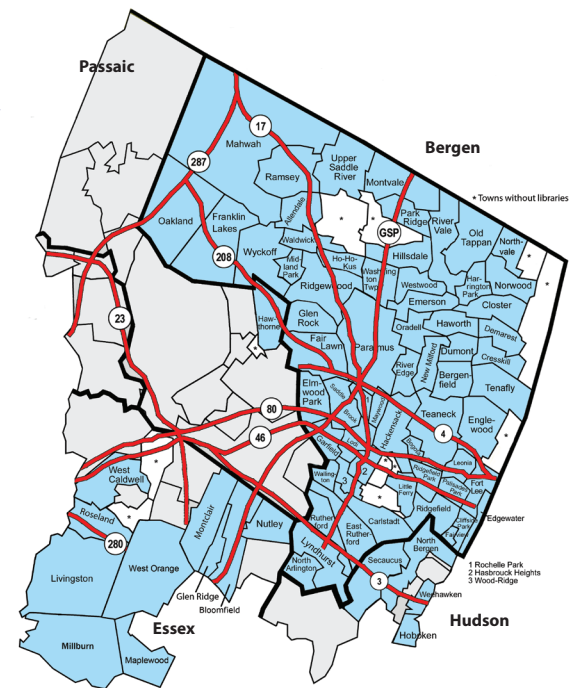

Northvale Public Library
www.northvalelibrary.org • 201-768-4784

Norwood Public Library
www.nplnj.org • 201-768-9555

Nutley Public Library
www.nutleypubliclibrary.org • 973-667-0405

Oakland Public Library
www.oaklandnjlibrary.org • 201-337-3742

Old Tappan Public Library
oldtappan.bccls.org • 201-664-3499

Oradell Public Library
oradell.bccls.org • 201-262-2613

Palisades Park Public Library
palisadespark.bccls.org • 201-585-4150

Paramus Public Library
paramus.bccls.org • 201-599-1302

Paramus' Charles E. Reid Branch Library
paramus.bccls.org • 201-444-4911

Park Ridge Public Library
parkridge.bccls.org • 201-391-5151

Ramsey Free Public Library
www.ramseylibrary.org • 201-327-1445

Ridgefield Public Library
ridgefield.bccls.org • 201-941-0192

Ridgefield Park Public Library
www.ridgefieldparkpubliclibrary.org • 201-641-0689

Ridgewood Public Library
www.ridgewoodlibrary.org • 201-670-5600

River Edge Public Library
riveredge.bccls.org • 201-261-1663

River Vale Public Library
www.rivervalelibrary.org • 201-391-2323

Rochelle Park Public Library
www.rplibrary.org • 201-587-7730 x8

Roseland Public Library
www.rfplnj.org • 973-226-8636

Rutherford Public Library
www.rutherfordlibrary.org • 201-939-8600

Saddle Brook Public Library
saddlebrook.bccls.org • 201-843-3287

Secaucus Public Library
www.secaucuslibrary.org • 201-330-2084

Teaneck Public Library
www.teaneck.org • 201-837-4171

Tenafly Public Library
tenafly.bccls.org • 201-568-8680

Upper Saddle River Public Library
www.upsaddleriverlibrary.org • 201-327-2583

Waldwick Public Library
waldwick.bccls.org • 201-652-5104

Wallington's John F. Kennedy Memorial Library
wallington.bccls.org • 973-471-1692

Washington Township Public Library
www.twpofwashingtonpl.org • 201-664-4586

Weehawken Public Library
www.weehawken-nj.us/library.html • 201-863-7823

West Caldwell Public Library
westcaldwell.bccls.org • 973-226-5441

West Orange Public Library
www.wopl.org • 973-736-0198

Westwood Public Library
www.westwoodpubliclibrary.org • 201-664-0583

Wood-Ridge Memorial Library
www.woodridgememoriallibrary.org • 201-438-2455

Wyckoff Public Library
wyckofflibrary.org • 201-891-4866